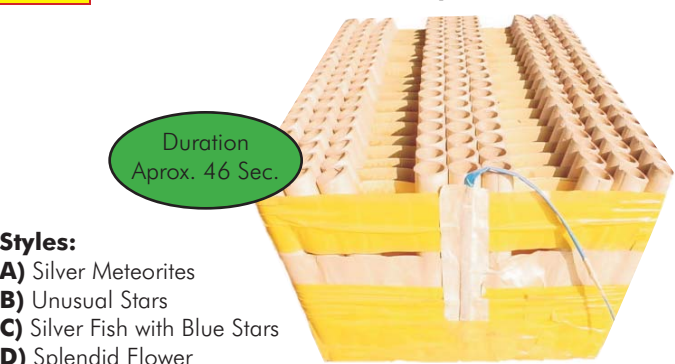

BC46 180 Shot "W" Shape Aerials

Duration
Approx. 46 Sec.

1. **Styles:**
   A) Silver Meteorites
   B) Unusual Stars
   C) Silver Fish with Blue Stars
   D) Splendid Flower
   E) Lime Green to Pink to Orange

PACKING	PIECE PRICE	CASE PRICE	5 CASE PRICE
1 piece	131.25	131.25	117.25