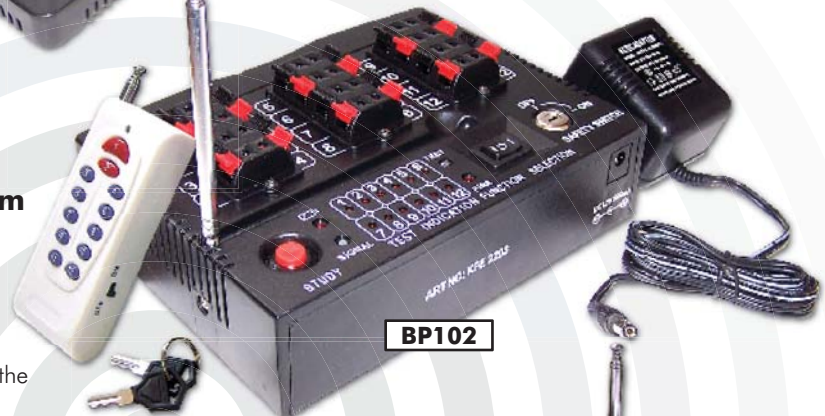

BP102

BP100 - Single Cue Wireless Firing System

The design of the BP100 makes it perfect for the unique demands of theatrical, stage and close proximity pyrotechnics! Multiple BP100 field modules can be easily programmed to fire simultaneously using a single remote and it's 500 foot range makes it a versatile device. This system also includes a "test" feature and runs off a single 23A battery.

Price: $21.95 Each